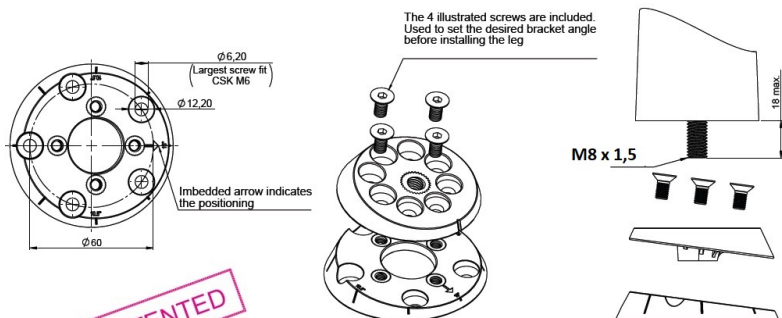

PRODUCT SHEET

Description:

"Twist 'n Turn" Leg Connector, M8, Black PA, W/Angle Adjustment in 5 Positions - 0, 5,5, 10,5, 13,5 or 15 Degree, Max Leg, Size $\phi 60$ mm, For M8 Hangerbolt

Item number:

06.11.135-0

Units	Box	Carton	HS Code	Barcode
Set	4	180	3926909790	 5704866506823

PATENTED

SISO A/S
Mileparken 11
DK-2740 Skovlunde
Denmark
VAT: DK 24786013

Phone +45 45 830 900
www.siso.dk
siso@siso.dk

Danske Bank
Nytorv Branch
Copenhagen
SWIFT: DABADKKK

Account no.
4180 3112 112936
IBAN Account
DK7230003112112936