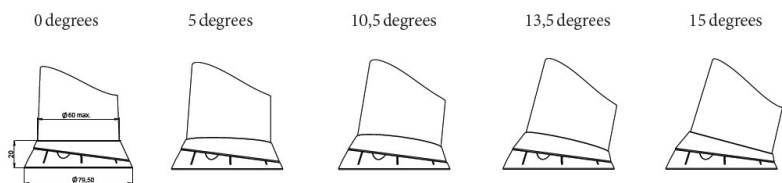

PRODUCT SHEET

Description:

"Twist 'n Turn" Leg Connector, M8, Black PA, W/Angle Adjustment in 5 Positions - 0, 5,5, 10,5, 13,5 or 15 Degree, Max Leg, Size $\phi 60$ mm, For M8 Hangerbolt

Item number:

06.11.135-0

Units	Box	Carton	HS Code	Barcode
Set	4	180	3926909790	 5704866506823

PATENTED

SISO A/S
Mileparken 11
DK-2740 Skovlunde
Denmark
VAT: DK 24786013

Phone +45 45 830 900
www.siso.dk
siso@siso.dk

Danske Bank
Nytorv Branch
Copenhagen
SWIFT: DABADKKK

Account no.
4180 3112 112936
IBAN Account
DK7230003112112936